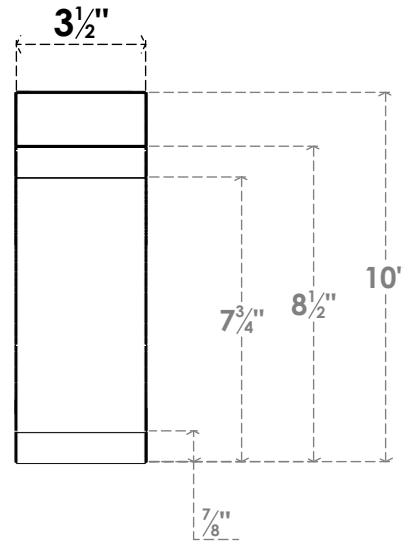

ITEM NUMBER: BRCPC035X06000X1000LEC

3 1/2"W X 6"D X 10"H LEGACY ARCHITECTURAL GRADE PVC CLOSED KNEE BRACE

SIDE PROFILE

FRONT PROFILE

ISOMETRIC

EKENA MILLWORK
2300 WEST MAIN ST.
CLARKSVILLE, TX 75426
TOLL FREE: 866-607-0453
WWW.EKENAMILLWORK.COM

NOTES

1. INSTALLATION TO BE COMPLETED IN ACCORDANCE WITH MANUFACTURER'S SPECIFICATIONS.
2. DRAWING MAY NOT BE TO SCALE
3. THIS DRAWING IS INTENDED FOR DESIGN AND PLANNING PURPOSES ONLY.
4. ALL INFORMATION CONTAINED HEREIN WAS CURRENT AT THE TIME OF DEVELOPMENT BUT MUST BE REVIEWED AND APPROVED BY THE PRODUCT MANUFACTURER TO BE CONSIDERED ACCURATE.
5. ARCHITECTURAL GRADE PVC PRODUCTS ARE MADE FROM EXPANDED CELLULAR PVC AND COME NATURALLY WHITE BUT MAY BE PAINTED