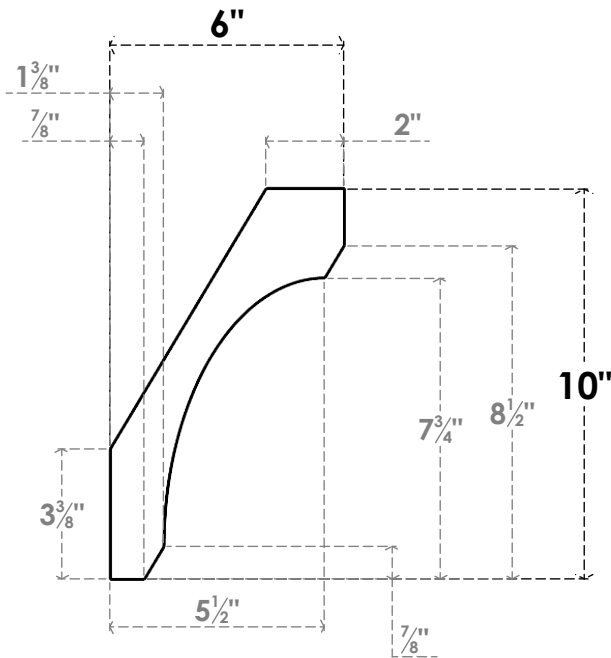

ITEM NUMBER: BRCPC035X06000X1000LEC

3 1/2"W X 6"D X 10"H LEGACY ARCHITECTURAL GRADE PVC CLOSED KNEE BRACE

SIDE PROFILE

FRONT PROFILE

ISOMETRIC

EKENA MILLWORK
2300 WEST MAIN ST.
CLARKSVILLE, TX 75426
TOLL FREE: 866-607-0453
WWW.EKENAMILLWORK.COM

NOTES

1. INSTALLATION TO BE COMPLETED IN ACCORDANCE WITH MANUFACTURER'S SPECIFICATIONS.
2. DRAWING MAY NOT BE TO SCALE
3. THIS DRAWING IS INTENDED FOR DESIGN AND PLANNING PURPOSES ONLY.
4. ALL INFORMATION CONTAINED HEREIN WAS CURRENT AT THE TIME OF DEVELOPMENT BUT MUST BE REVIEWED AND APPROVED BY THE PRODUCT MANUFACTURER TO BE CONSIDERED ACCURATE.
5. ARCHITECTURAL GRADE PVC PRODUCTS ARE MADE FROM EXPANDED CELLULAR PVC AND COME NATURALLY WHITE BUT MAY BE PAINTED